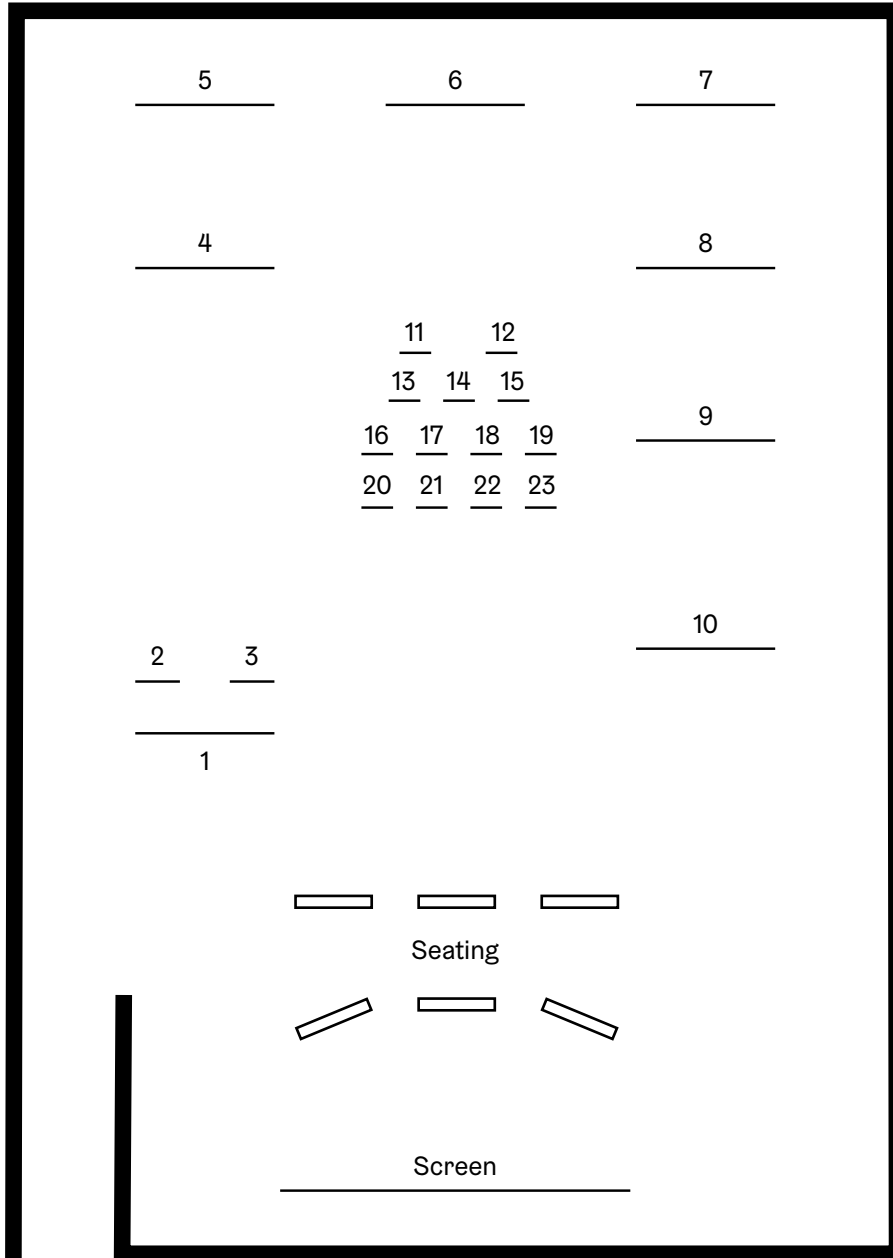

REFRAME: DIRECTORS' CUT AND EXHIBITION MAP

1. Stephen Akinyemi
2. Shemel Rose-Thompson
3. Joshua R Drakes
4. Ronke Jane Adhlakun
5. Leah Moses
6. David Sanya
7. Christian Emanuel
8. Robbie Spotswood
9. Daniel Adesina
10. Tracy L.M.
11. Four Five Six Ward-Tucker
12. Filipe Rosario Da Silva
13. Tayo Adekunle
14. Luca Nembhard
15. Kadi Diallo
16. Solomon Hughes
17. Liz Naomi
18. Charles Mensah
19. Audrey Damier
20. Nico Walker
21. Timon Benson
22. Vyannah Campbell-Rose
23. Hannah Njoroge

↑
Entrance