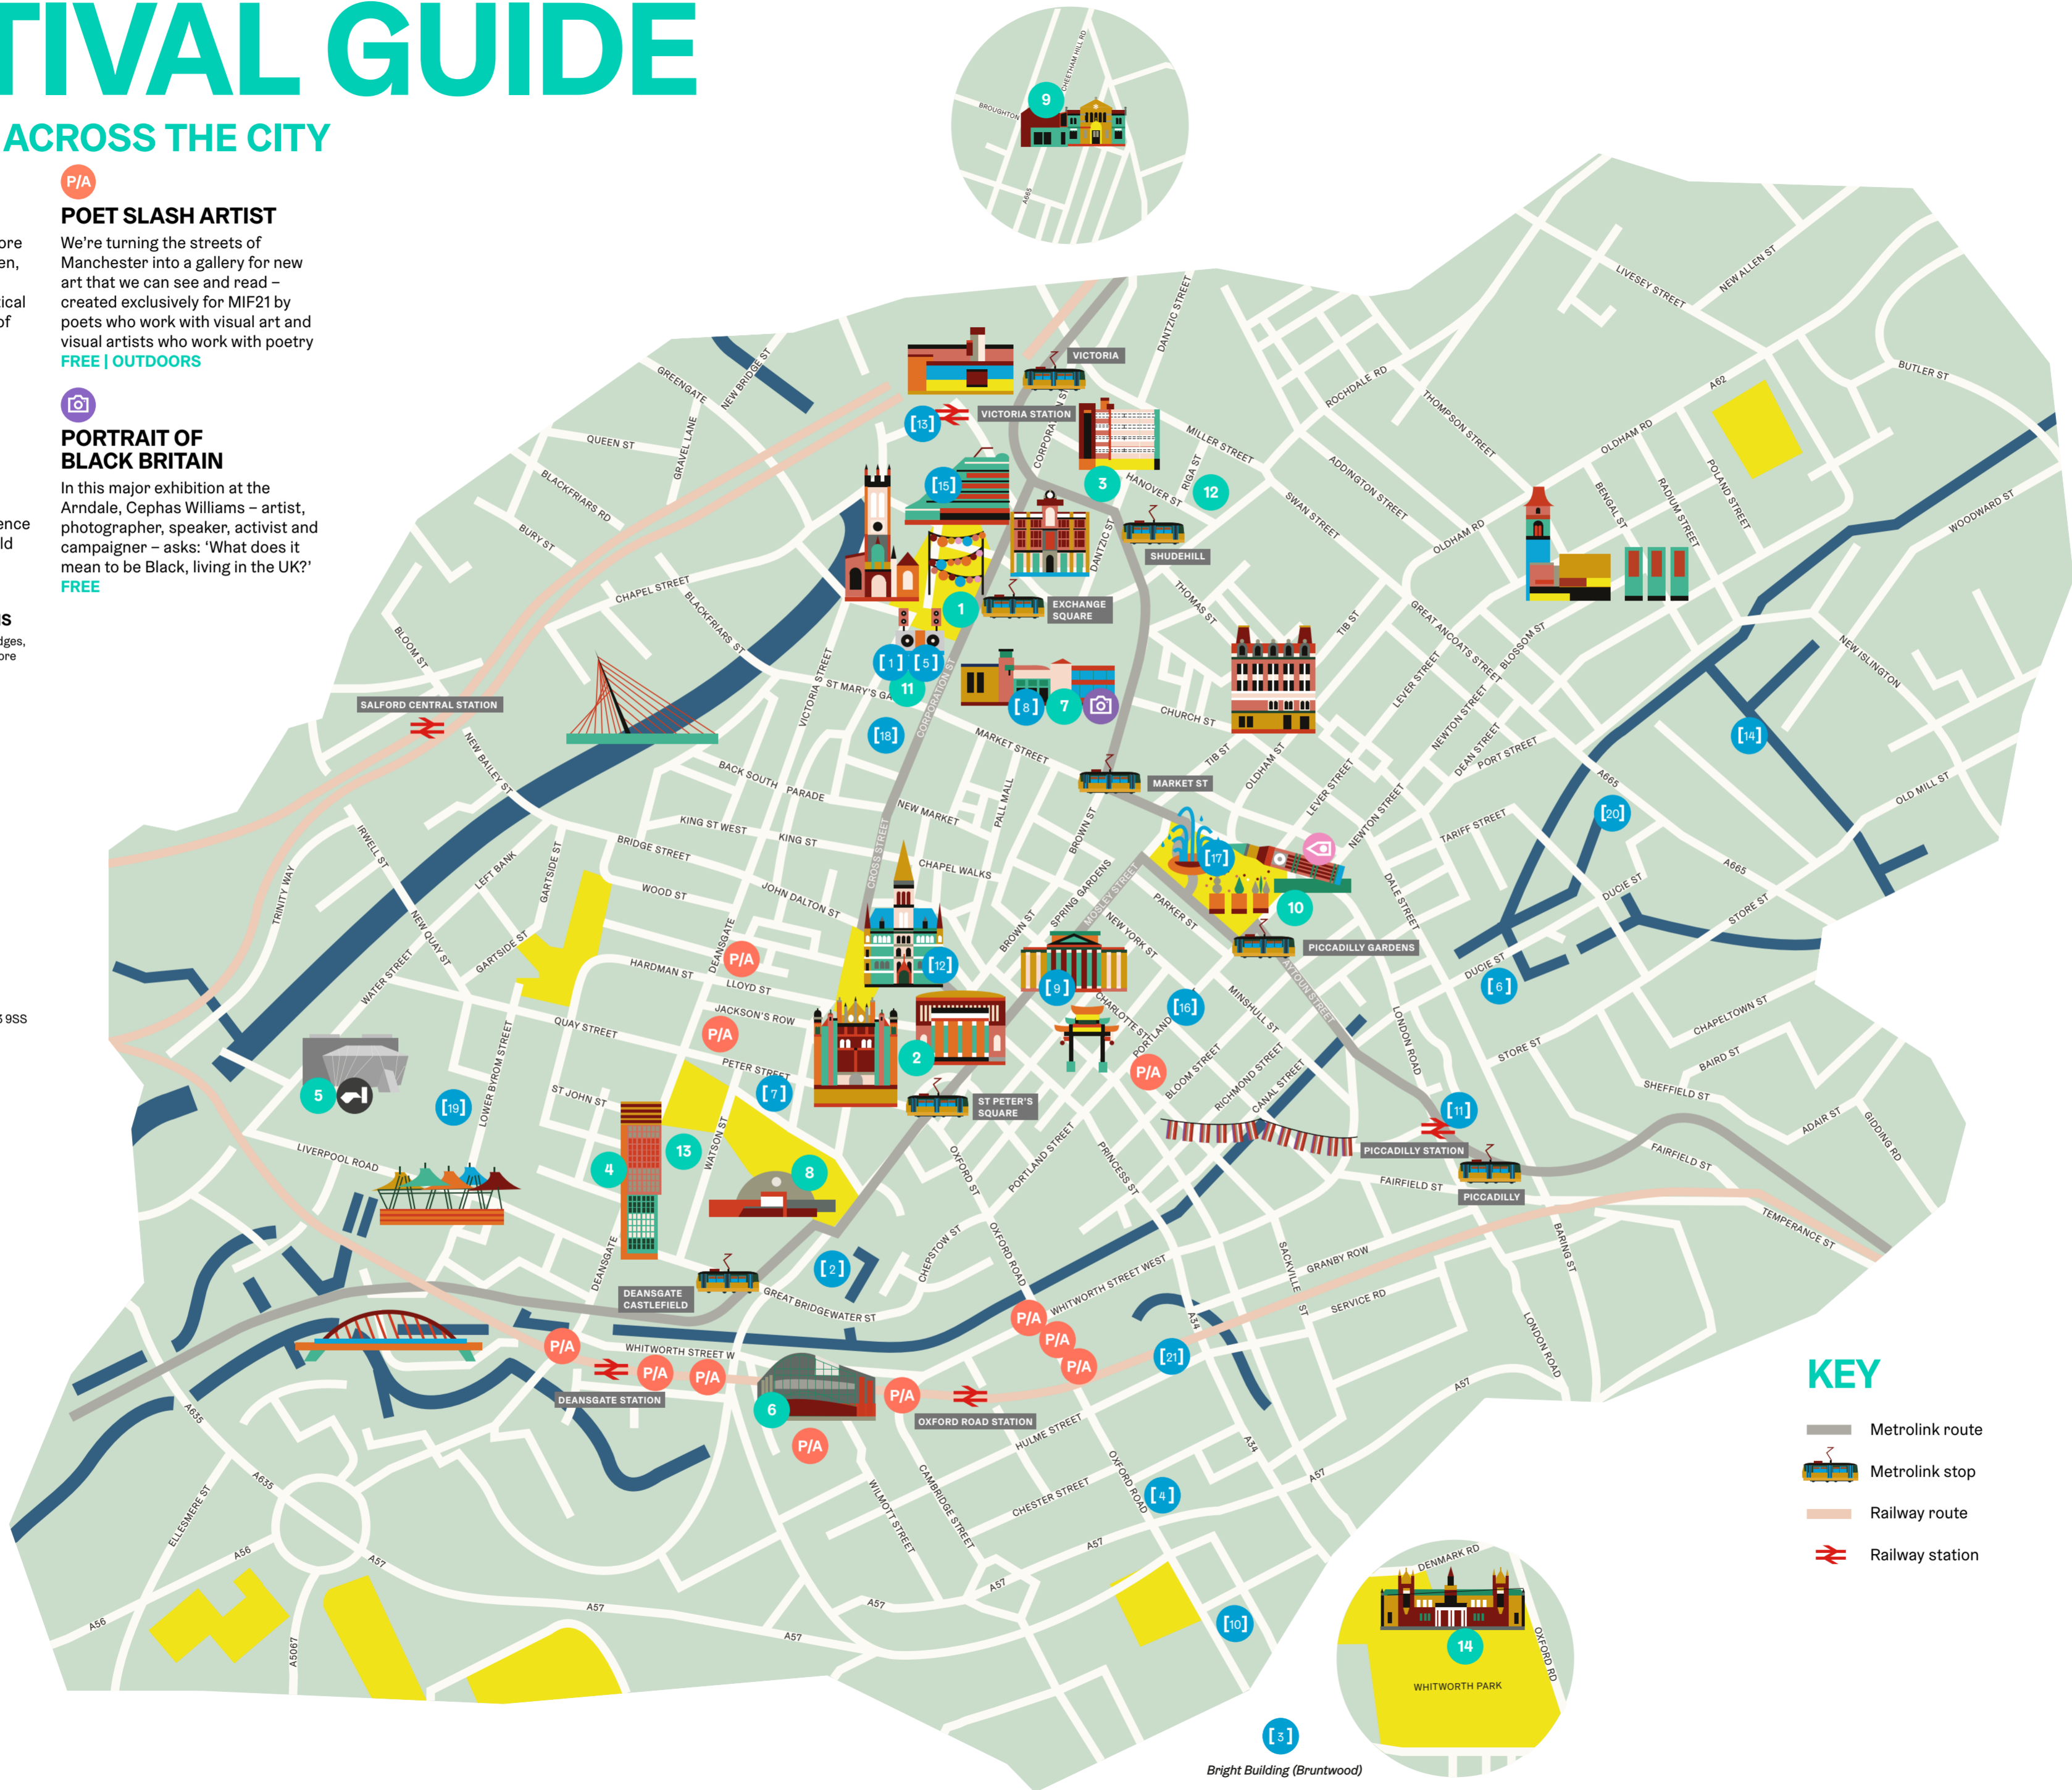

CAPTIONING THE CITY LOCATIONS

We recommend you start your journey at Selfridges, the *Captioning the City* hub, where you'll find more information about the work.

- 1. Selfridges**
1 Exchange Square Central, M3 1BD
 - 2. The Bridgewater Hall**
Lower Mosley Street, M2 3WS
 - 3. Bright Building (Bruntwood)**
Manchester Science Park, Pencroft Way, M15 6GZ
 - 4. Circle Square (Bruntwood)**
Oxford Road, M1 7ED
 - 5. The Corn Exchange Manchester**
Exchange Square, M4 3TR
 - 6. Ducie Street Warehouse**
Ducie Street, M1 2TP
 - 7. The Edwardian Manchester – A Radisson Collection Hotel**
Free Trade Hall, Peter Street, M2 5GP
 - 8. Manchester Arndale**
Market Street, M1 1PW
 - 9. Manchester Art Gallery**
Mosley Street, M2 3JL
 - 10. Manchester Deaf Centre/Crawford House**
University of Manchester, Booth Street East, M13 9SS
 - 11. Manchester Piccadilly Station**
2 locations: Station Approach + Platforms 13/14 waiting area M60 7RA
 - 12. Manchester Town Hall**
Albert Square, M2 5DB
 - 13. Manchester Victoria Station (rail)**
Victoria Station Approach, M5 1WY
 - 14. Narrowboat**
New Islington Marina, M4 6EA (Marina open 8am-6pm only)
 - 15. National Football Museum**
Urbis Building, Cathedral Gardens, Todd Street, M4 3BG
 - 16. Neo by Bruntwood Works**
9 Charlotte Street, M1 4ET
 - 17. Piccadilly Gardens**
M1 1RG
 - 18. The Royal Exchange Manchester**
Cross Street, M2 7DH
 - 19. Science and Industry Museum**
Liverpool Road, M3 4FP
 - 20. Urban Exchange**
100 Great Ancoats Street, M4 6DE
 - 21. YES**
38 Charles Street, M1 7DB
- The Sky**
Look up – and look out for the plane...

KEY

- Metrolink route
- Metrolink stop
- Railway route
- Railway station

MIF21 VENUES

MIF21 takes place all over the city. Here's what's on where...

1 CATHEDRAL GARDENS
M4 3BG
Festival Square

2 CENTRAL LIBRARY
St Peter's Square, M2 5PD
I Love You Too